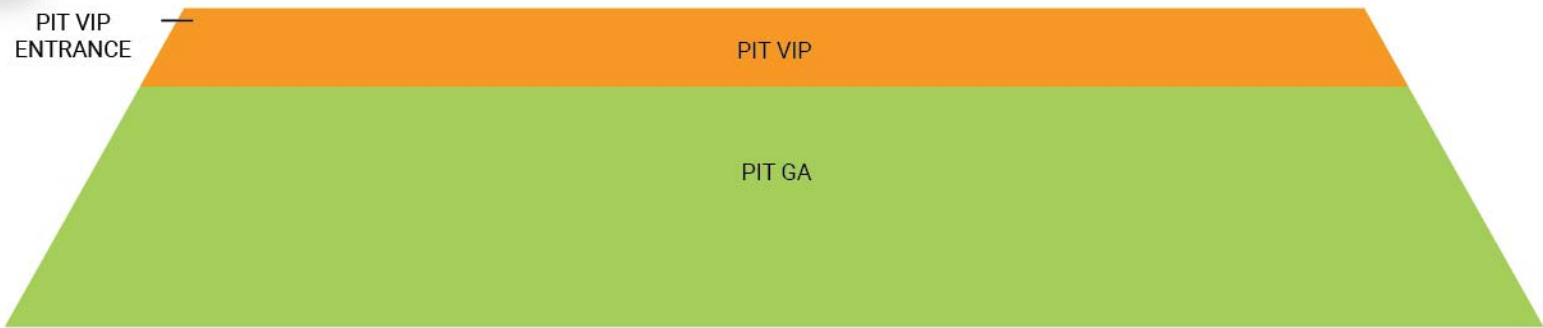

GRANDSTAND SEATING MAP

KEY

FREE WITH FAIR ADMISSION

- GA / STANDING (Green)
- GA / SEATING (Grey, Blue, Red)

PAID TICKETS

- VIP / STANDING (Orange)
- PAID BOX SEATING (Pink)
- PAID SEATING (Yellow)

RESERVED, NOT FOR PURCHASE

- HANDICAP ACCESS BOX (Light Blue)
- RESERVED BOX (Purple)

BAR (Black)